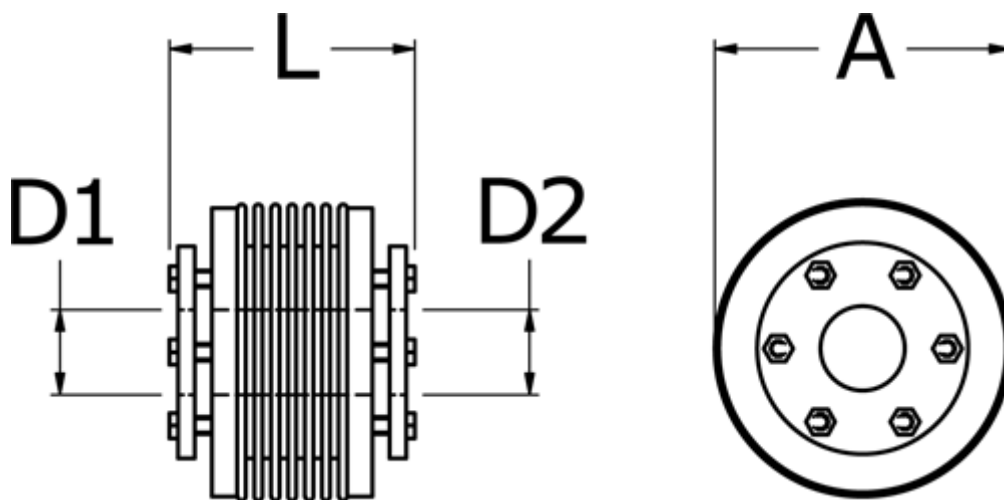

Data Sheet

Article number: 3330508001706070

Description: Bellow coupling type 5 size800
Length 170 mm, bore 60/70 mm

Measures

A	= 157
D1	= 60
D2	= 70
L	= 170
Nom. torque NM (Tkn)	= 800